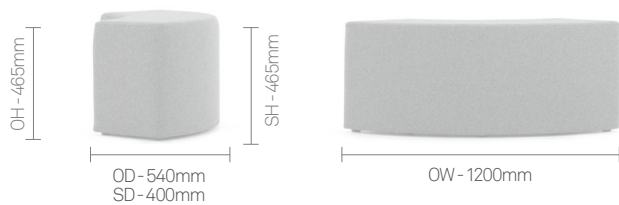

STANDARD FEATURES

(*Selected models only)

- Traditional carcass construction
- Fully upholstered
- Plastic and Rubber glides*

OPTIONAL FEATURES

- Two-tone upholstery
- Choice of finish option available- see finish page

OPTIONS

Brick is available in 4 different styles and a range of sizes.

DIMENSIONS

OH-Overall Height OD-Overall Depth OW-Overall Width AH-Arm Height BH-Back Height SH-Seat Height SW-Seat Width SD-Seat Depth