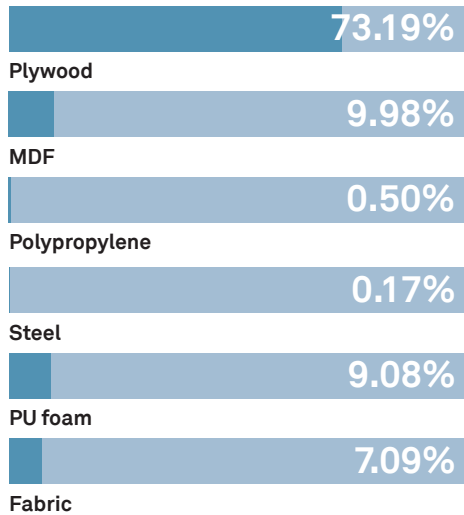

FINISH OPTIONS

- Steel legs available in Black powder coat
- Brick can be upholstered in a broad range of contract upholstery fabrics and vinyls from The Senator Group standard upholstery collection

Frame Finishes

Black (Powder Coat)

ENVIRONMENTAL

Material Content

Components are constructed of the following

Recycled Content

Contains up to 8.00% of Recycled Material

Recyclability

The range is 99% recyclable