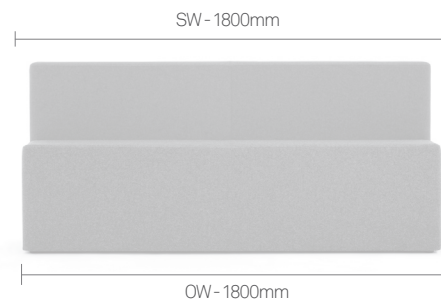

STANDARD FEATURES

(*Selected models only)

- Traditional carcass construction
- Fully upholstered
- Plastic and Rubber glides*

OPTIONAL FEATURES

- Two-tone upholstery
- Choice of finish option available- see finish page

OPTIONS

Brick is available in 4 different styles and a range of sizes.

DIMENSIONS

OH-Overall Height OD-Overall Depth OW-Overall Width AH-Arm Height BH-Back Height SH-Seat Height SW-Seat Width SD-Seat Depth