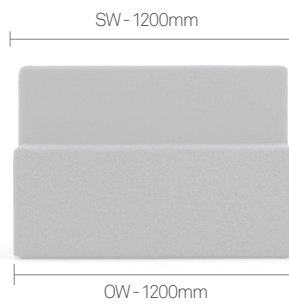

STANDARD FEATURES

(*Selected models only)

- Traditional carcass construction
- Fully upholstered
- Plastic and Rubber glides*

OPTIONAL FEATURES

- Two-tone upholstery
- Choice of finish option available- see finish page

OPTIONS

Brick is available in 4 different styles and a range of sizes.

DIMENSIONS

OH-Overall Height OD-Overall Depth OW-Overall Width AH-Arm Height BH-Back Height SH-Seat Height SW-Seat Width SD-Seat Depth