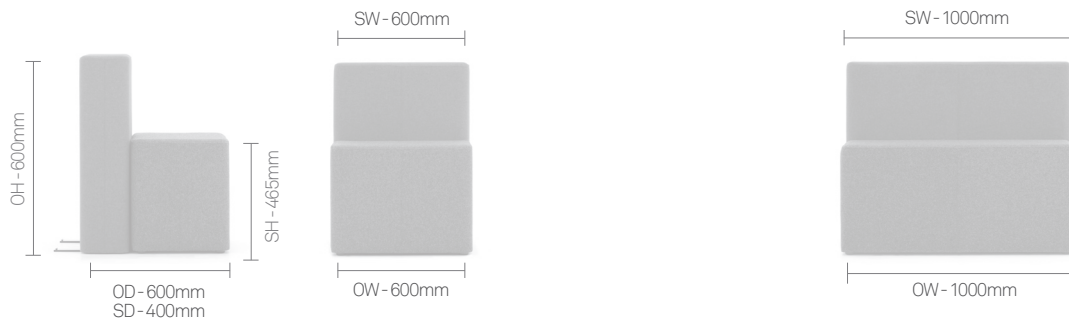

STANDARD FEATURES

(*Selected models only)

- Traditional carcass construction
- Fully upholstered
- Plastic and Rubber glides*

OPTIONAL FEATURES

- Two-tone upholstery
- Choice of finish option available- see finish page

OPTIONS

Brick is available in 4 different styles and a range of sizes.

DIMENSIONS

OH-Overall Height OD-Overall Depth OW-Overall Width AH-Arm Height BH-Back Height SH-Seat Height SW-Seat Width SD-Seat Depth