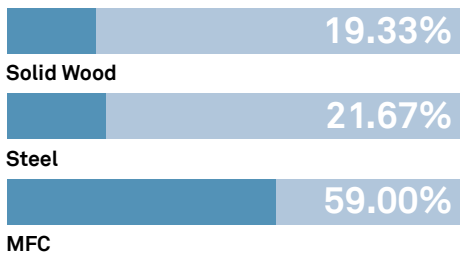

FINISH OPTIONS

- MFC tops available in White, Autumn, Strata Oak, Winter Oak and Light Grey
- Solid Ash frame finishes available in Oak, Natural, Walnut or Black

Solid Ash Frame Finishes

Oak

Natural

Walnut

Black

MFC Finishes

White

Autumn

Strata Oak

Winter Oak

Light Grey

HERBIE TABLES

Herbie's range of low level tables beautifully compliment the Herbie soft seating collection, allowing the tables to perfectly suit reception and breakout areas.

ENVIRONMENTAL

MATERIAL CONTENT

Components are constructed of the following