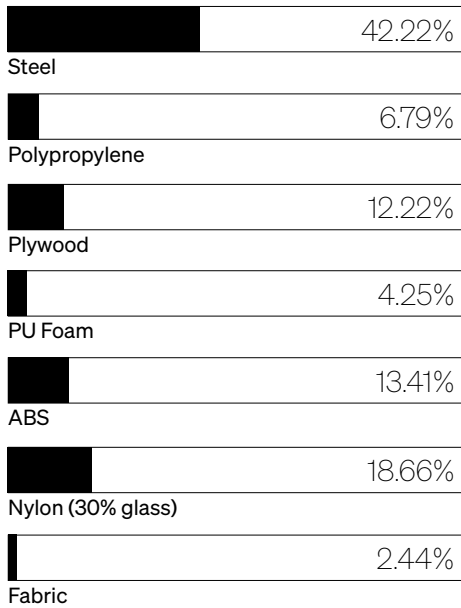

ZU714HA / ZU717HA

Overall Height: 1170-1420mm
Overall Width: 650mm
Overall Depth: 640mm
Seat Width: 510mm
Seat Height: 480-590mm
Seat Depth: 450mm
Arm Height: 195-255mm

ZU714FDA / ZU717FDA

Overall Height: 1170-1420mm
Overall Width: 650mm
Overall Depth: 640mm
Seat Width: 510mm
Seat Height: 480-590mm
Seat Depth: 450mm
Arm Height: 195-255mm

Material Content

Components are constructed of the following

Recycled Content

Contains up to 22.00% of Recycled Material

Recyclability

The range is 99% recyclable

99%

Environmental information for this range has been based on ZU704. For more detail please refer to individual EPA sheets.