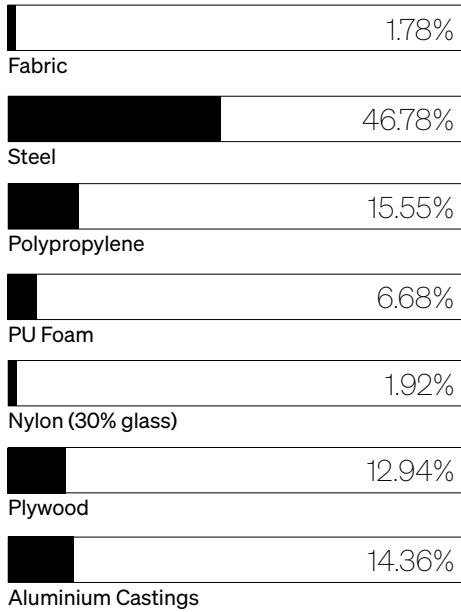

Material Content

Components are constructed of the following