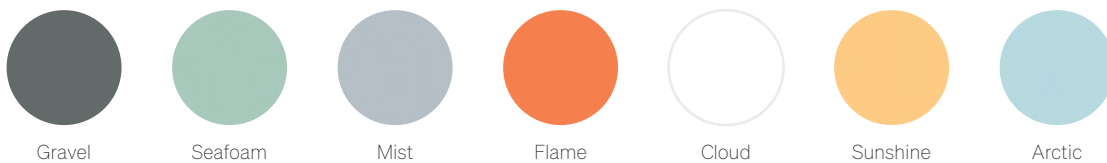

Shell Finishes

Metal Frame Finishes

Base Finish - Arlo Lite Work

Colour images above are for reference only. Please verify with actual colour sample.

Material Content

Components are constructed of the following