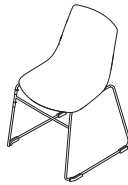

- BS EN 16139:2013

The Range

Options

Arlo is a Plastic chair with the option of an upholstered seat pad and five frame options, four leg, four leg with arms, skid, 5 Star base with castors or high stool.

ARL10 / ARL11

Overall Height: 825mm
Overall Width: 545mm
Overall Depth: 525mm
Seat Width: 460mm
Seat Height: 465mm
Seat Depth: 455mm

ARL10A / ARL11A

Overall Height: 825mm
Overall Width: 585mm
Overall Depth: 525mm
Seat Width: 460mm
Seat Height: 465mm
Seat Depth: 455mm
Arm Height: 190mm

ARL20 / ARL21

Overall Height: 825mm
Overall Width: 520mm
Overall Depth: 540mm
Seat Width: 460mm
Seat Height: 465mm
Seat Depth: 455mm

ARL40 / ARL41

Overall Height: 780-885mm
Overall Width: 625mm
Overall Depth: 625mm
Seat Width: 460mm
Seat Height: 440-545mm
Seat Depth: 455mm