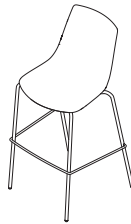

- BS EN 16139:2013

The Range

Options

Arlo is a Plastic chair with the option of an upholstered seat pad and five frame options, four leg, four leg with arms, skid, 5 Star base with castors or high stool.

ARL10 / ARL11

Overall Height: 825mm
Overall Width: 545mm
Overall Depth: 525mm
Seat Width: 460mm
Seat Height: 465mm
Seat Depth: 455mm

ARL10A / ARL11A

Overall Height: 825mm
Overall Width: 585mm
Overall Depth: 525mm
Seat Width: 460mm
Seat Height: 465mm
Seat Depth: 455mm
Arm Height: 190mm

ARL20 / ARL21

Overall Height: 825mm
Overall Width: 520mm
Overall Depth: 540mm
Seat Width: 460mm
Seat Height: 465mm
Seat Depth: 455mm

ARL40 / ARL41

Overall Height: 780-885mm
Overall Width: 625mm
Overall Depth: 625mm
Seat Width: 460mm
Seat Height: 440-545mm
Seat Depth: 455mm

ARL30 / ARL31

Overall Height: 1120mm
Overall Width: 580mm
Overall Depth: 570mm
Seat Width: 460mm
Seat Height: 760mm
Seat Depth: 455mm

ARL50 / ARL51

Overall Height: 935-1190mm
Overall Width: 660mm
Overall Depth: 660mm
Seat Width: 460mm
Seat Height: 590-845mm
Seat Depth: 455mm