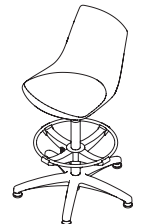

- BS EN 16139:2013

The Range

Options

Arlo is a Plastic chair with the option of an upholstered seat pad and five frame options, four leg, four leg with arms, skid, 5 Star base with castors or high stool.

ARL10 / ARL11

Overall Height: 825mm
Overall Width: 545mm
Overall Depth: 525mm
Seat Width: 460mm
Seat Height: 465mm
Seat Depth: 455mm

ARL10A / ARL11A

Overall Height: 825mm
Overall Width: 585mm
Overall Depth: 525mm
Seat Width: 460mm
Seat Height: 465mm
Seat Depth: 455mm
Arm Height: 190mm

ARL20 / ARL21

Overall Height: 825mm
Overall Width: 520mm
Overall Depth: 540mm
Seat Width: 460mm
Seat Height: 465mm
Seat Depth: 455mm

ARL40 / ARL41

Overall Height: 780-885mm
Overall Width: 625mm
Overall Depth: 625mm
Seat Width: 460mm
Seat Height: 440-545mm
Seat Depth: 455mm

ARL30 / ARL31

Overall Height: 1120mm
Overall Width: 580mm
Overall Depth: 570mm
Seat Width: 460mm
Seat Height: 760mm
Seat Depth: 455mm

ARL50 / ARL51

Overall Height: 935-1190mm
Overall Width: 660mm
Overall Depth: 660mm
Seat Width: 460mm
Seat Height: 590-845mm
Seat Depth: 455mm