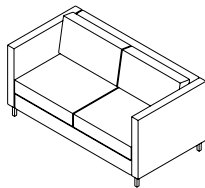

Metal Frame Finishes

White
(Powder Coat)

Black
(Powder Coat)

Polished
Chrome

ERL1

Overall Height: 756mm
Overall Width: 750mm
Overall Depth: 810mm
Seat Width: 590mm
Seat Height: 415mm
Seat Depth: 520mm

ERL2

Overall Height: 756mm
Overall Width: 1550mm
Overall Depth: 810mm
Seat Width: 1380mm
Seat Height: 415mm
Seat Depth: 520mm

ERL3

Overall Height: 756mm
Overall Width: 2000mm
Overall Depth: 810mm
Seat Width: 1800mm
Seat Height: 415mm
Seat Depth: 520mm