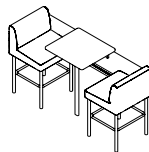

MXH01

Overall Height: 1075mm
Overall Width: 640mm
Overall Depth: 590mm
Seat Width: 640mm
Seat Depth: 590mm
Seat Height: 755mm

MXH01A

Overall Height: 1075mm
Overall Width: 660mm
Overall Depth: 590mm
Seat Width: 640mm
Seat Depth: 590mm
Seat Height: 755mm

MXH02

Overall Height: 1075mm
Overall Width: 1280mm
Overall Depth: 590mm
Seat Width: 1280mm
Seat Depth: 590mm
Seat Height: 755mm

MXH02A

Overall Height: 1075mm
Overall Width: 1320mm
Overall Depth: 590mm
Seat Width: 1280mm
Seat Depth: 590mm
Seat Height: 755mm

MXHU02T

Overall Height: 1075mm
Overall Width: 2040mm
Overall Depth: 590mm
Seat Width: 640mm
Seat Depth: 590mm
Seat Height: 755mm
Table Width: 700mm
Table Depth: 640mm

MXU02T

Overall Height: 755mm
Overall Width: 2000mm
Overall Depth: 660mm
Seat Width: 640mm
Seat Depth: 590mm
Seat Height: 455mm
Table Width: 700mm
Table Depth: 640mm