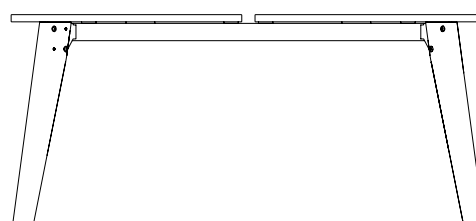

Features

Standard Features

- 25mm MFC rectangular tops
- Solid Ash end legs
- Scalloped tops
- Inset Steel mid legs
- Levelling feet

Complementary Options

- Screens
- Monitor arms
- Cable baskets
- Cable spine
- Power modules

Back to Back

800mm

1650mm

In-Line

Rectangular Tops
Widths. 1200 / 1400 / 1600 / 1800 mm
Depth. 800mm

1 Person

2 Person

3 Person