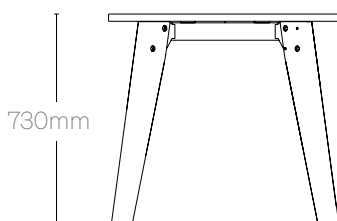

Features

Standard Features

- 25mm MFC rectangular tops
- Solid Ash end legs
- Scalloped tops
- Inset Steel mid legs
- Levelling feet

Complementary Options

- Screens
- Monitor arms
- Cable baskets
- Cable spine
- Power modules

Back to Back

800mm

1650mm

In-Line

Rectangular Tops
Widths. 1200 / 1400 / 1600 / 1800 mm
Depth. 800mm

1 Person

2 Person

3 Person

4 Person

Back to Back

Rectangular Tops
Widths. 1200 / 1400 / 1600 / 1800 mm
Depth. 1650mm

2 Person

4 Person

6 Person

8 Person

Finishes