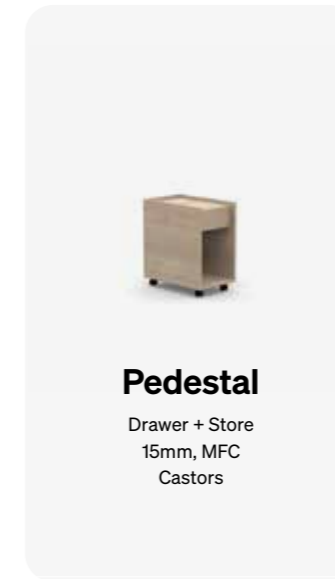

Black

White

Dimensions:

OH: 730-1180mm
OW: 1200/1400mm
OD: 750mm

Homeworking
Storage

COMPACT MOBILE

Width (mm)

320mm

510mm D x 560mm H

EHWP - POA

Delivery

Shipped in 72 Hours

+£20

MFC Finishes

Dimensions:

OH: 560mm
OW: 320mm
OD: 510mm