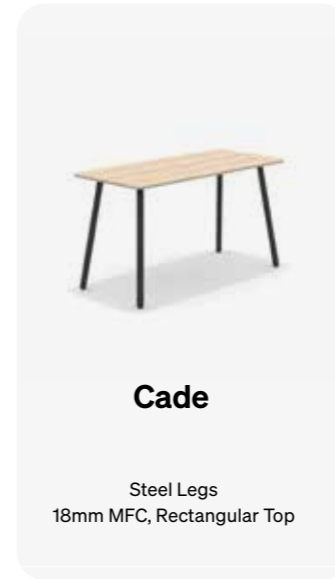

Cade

Steel Legs
18mm MFC, Rectangular Top

1 PERSON DESK

600mm D x 730mm H

MFC Top Width (mm)

1300mm

CDE13 - POA

Delivery

Shipped in 72 Hours

+£30

MFC Top Finishes

Metal Frame Finishes

Dimensions:

OH: 730mm
OW: 1300mm
OD: 600mm