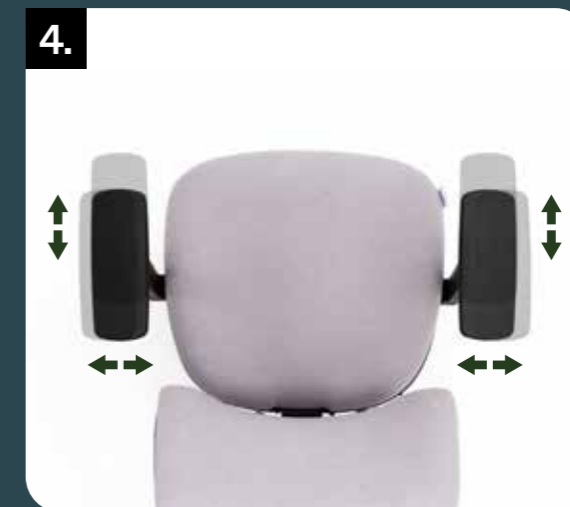

POA

POA

POA

+£30

Dimensions:

OH: 1220 - 1470mm
OW: 670mm
OD: 640mm
SH: 460 - 570mm
SW: 510mm
SD: 480mm
AH: 220-280mm

Comfort is key.

For a tailored, supportive sitting experience, Orthopaedica has a range of ergonomic optional features.

Optional Extras

1. Seat Slide (50mm)

A sliding seat adapts to different thigh lengths, allowing the user to optimise their comfort and support. The addition of a seat slide allows the seat depth to be adjusted by 50mm. The seat slide aims to ensure users are getting the full support from the backrest.