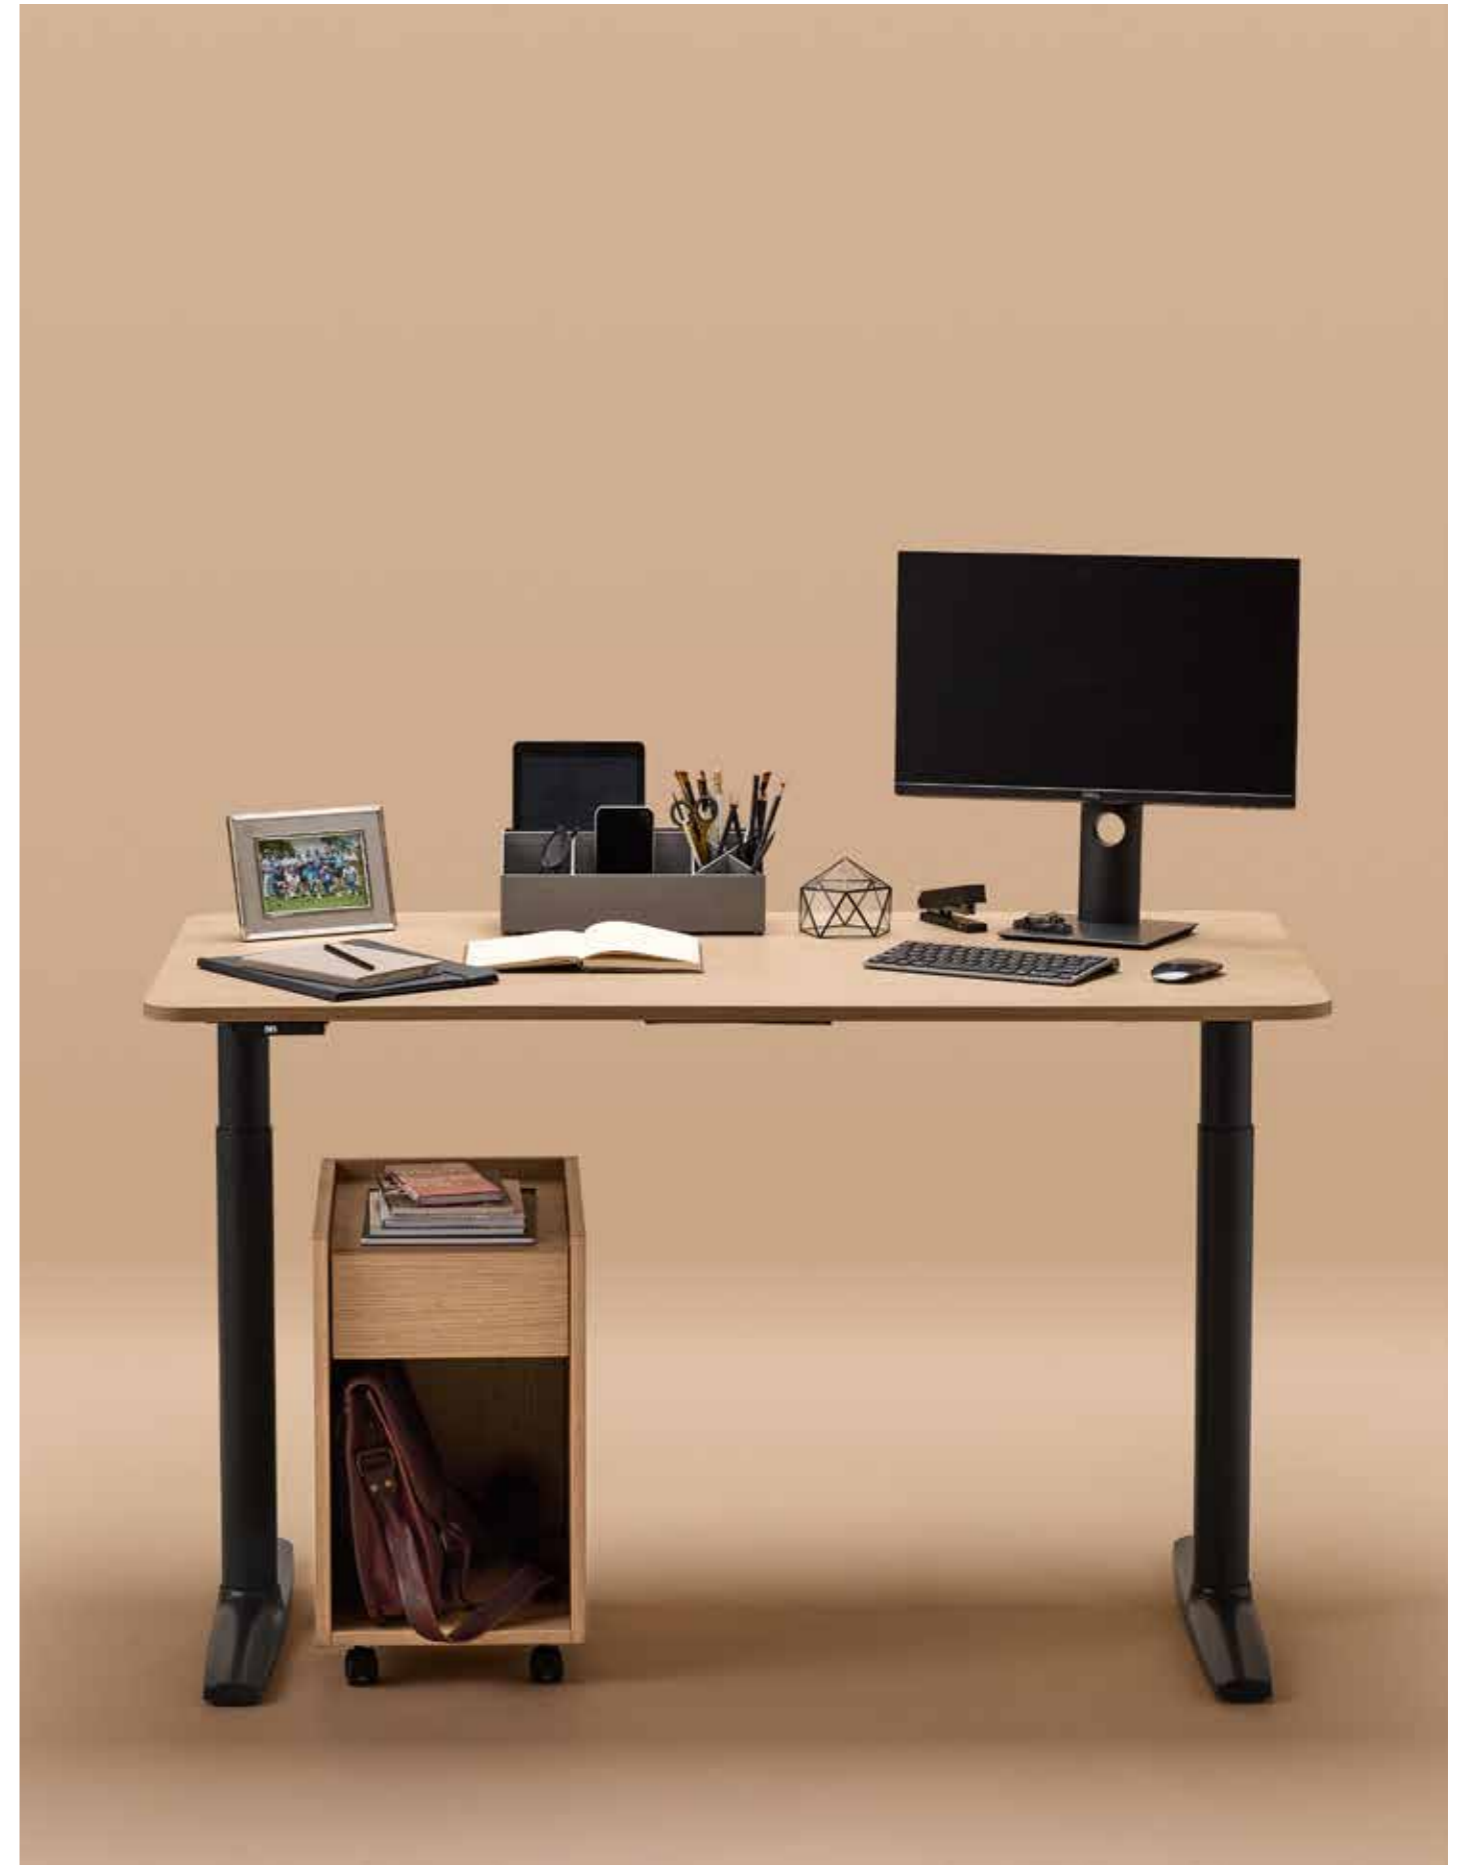

Black

White

Dimensions:

OH: 730-1180mm
OW: 1200/1400mm
OD: 750mm

Homeworking
Storage

COMPACT MOBILE

Width (mm)

320mm