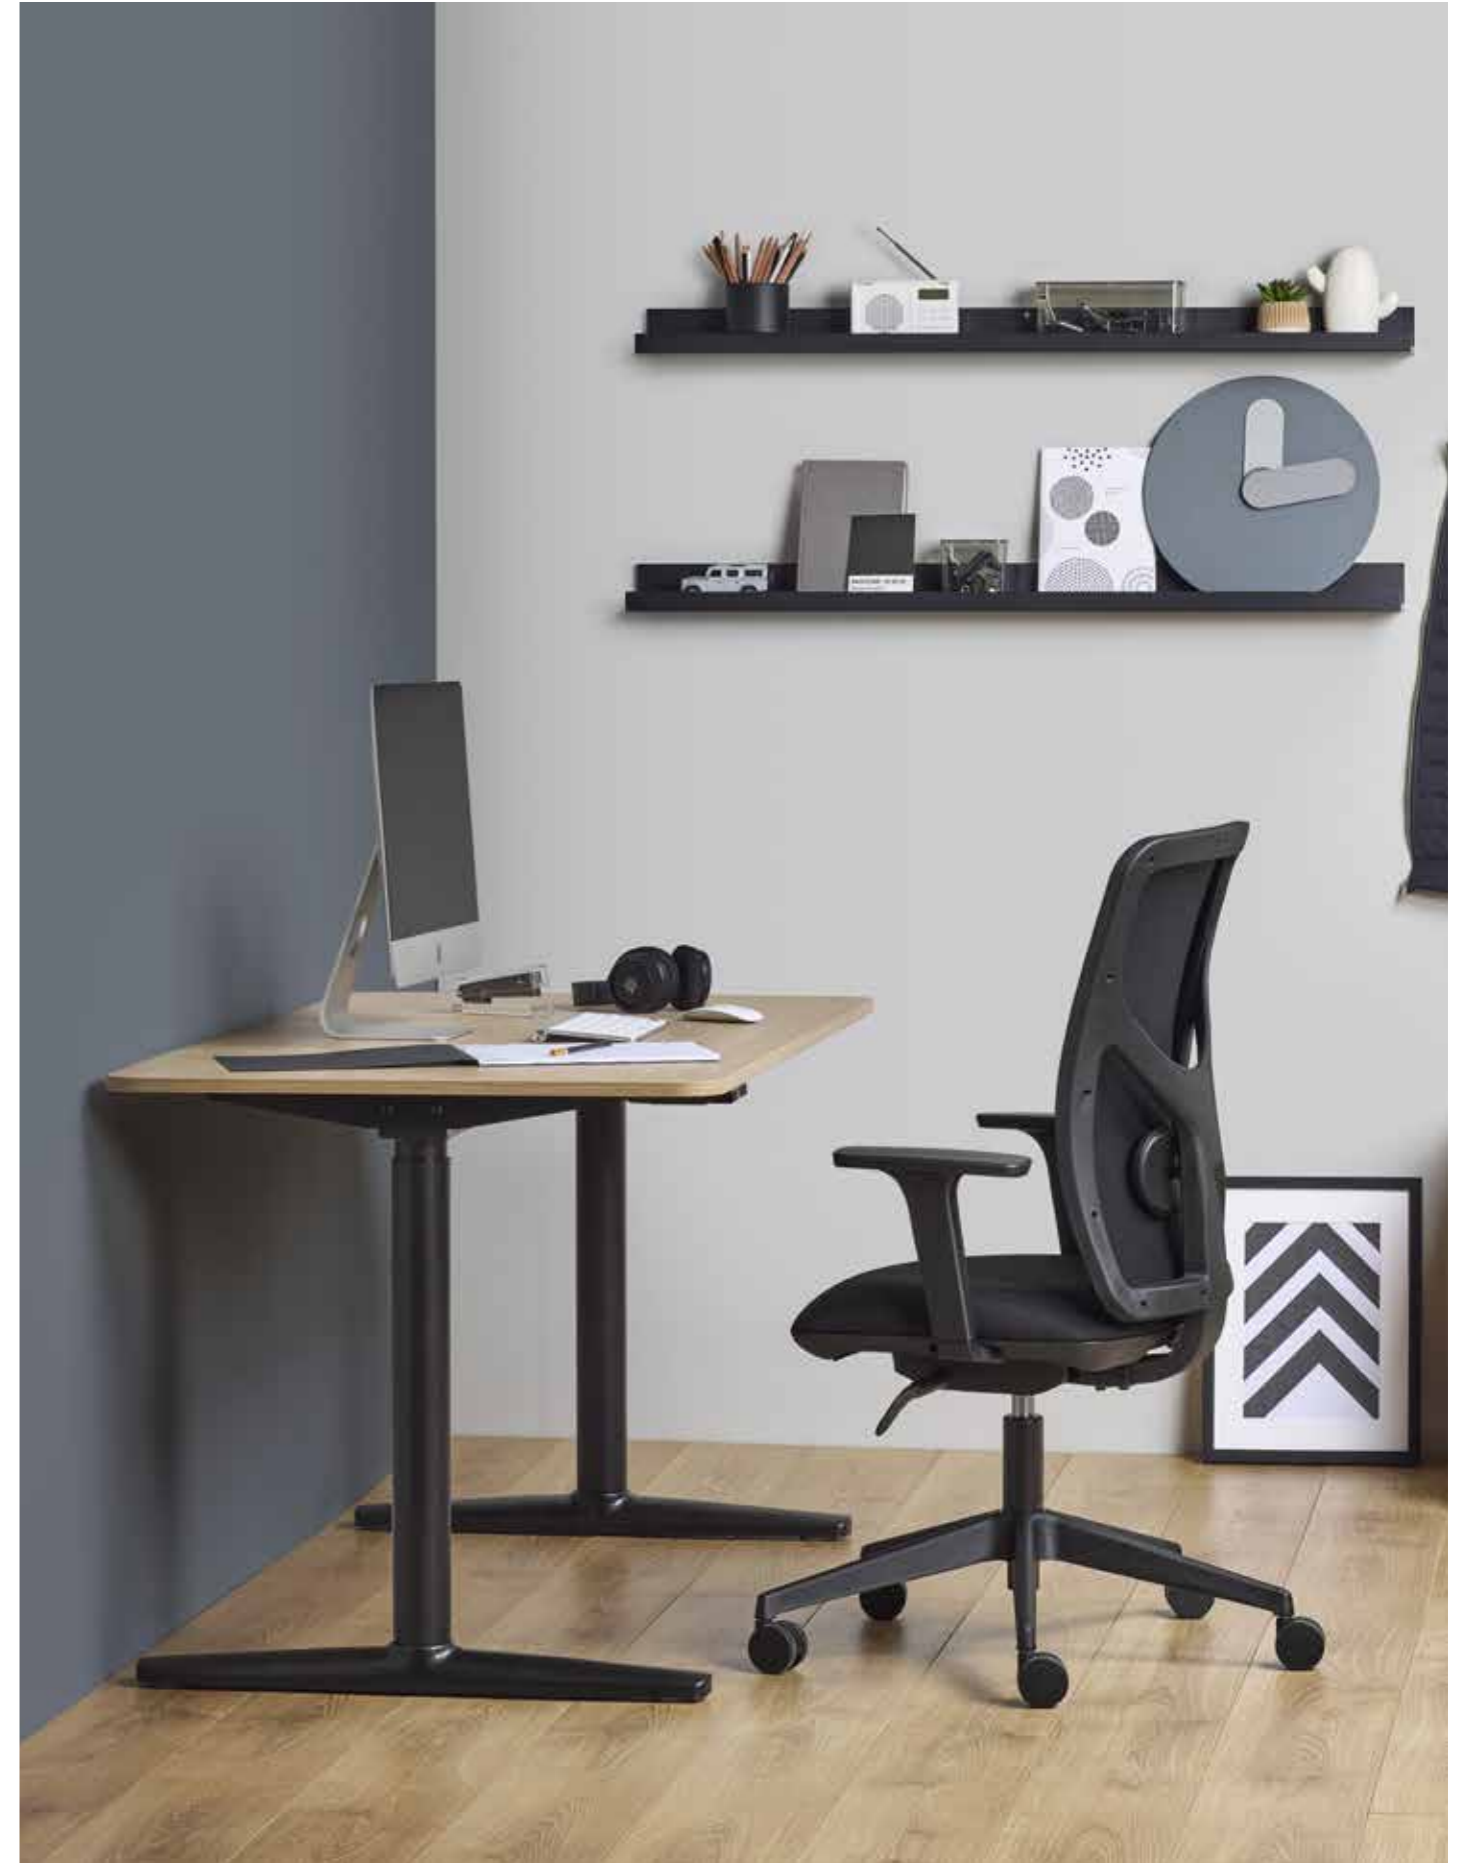

OH: 1035 - 1145mm
OW: 620mm
OD: 640mm
SH: 475mm
SW: 470-580mm
SD: 465mm

Dimensions:

OH: 1035 - 1145mm
OW: 620mm
OD: 640mm
SH: 475mm
SW: 470-580mm
SD: 465mm
AH: 180-240mm

Dimensions:

OH: 1035 - 1145mm
OW: 620mm
OD: 640mm
SH: 475mm
SW: 470-580mm
SD: 465mm
AH: 180-240mm